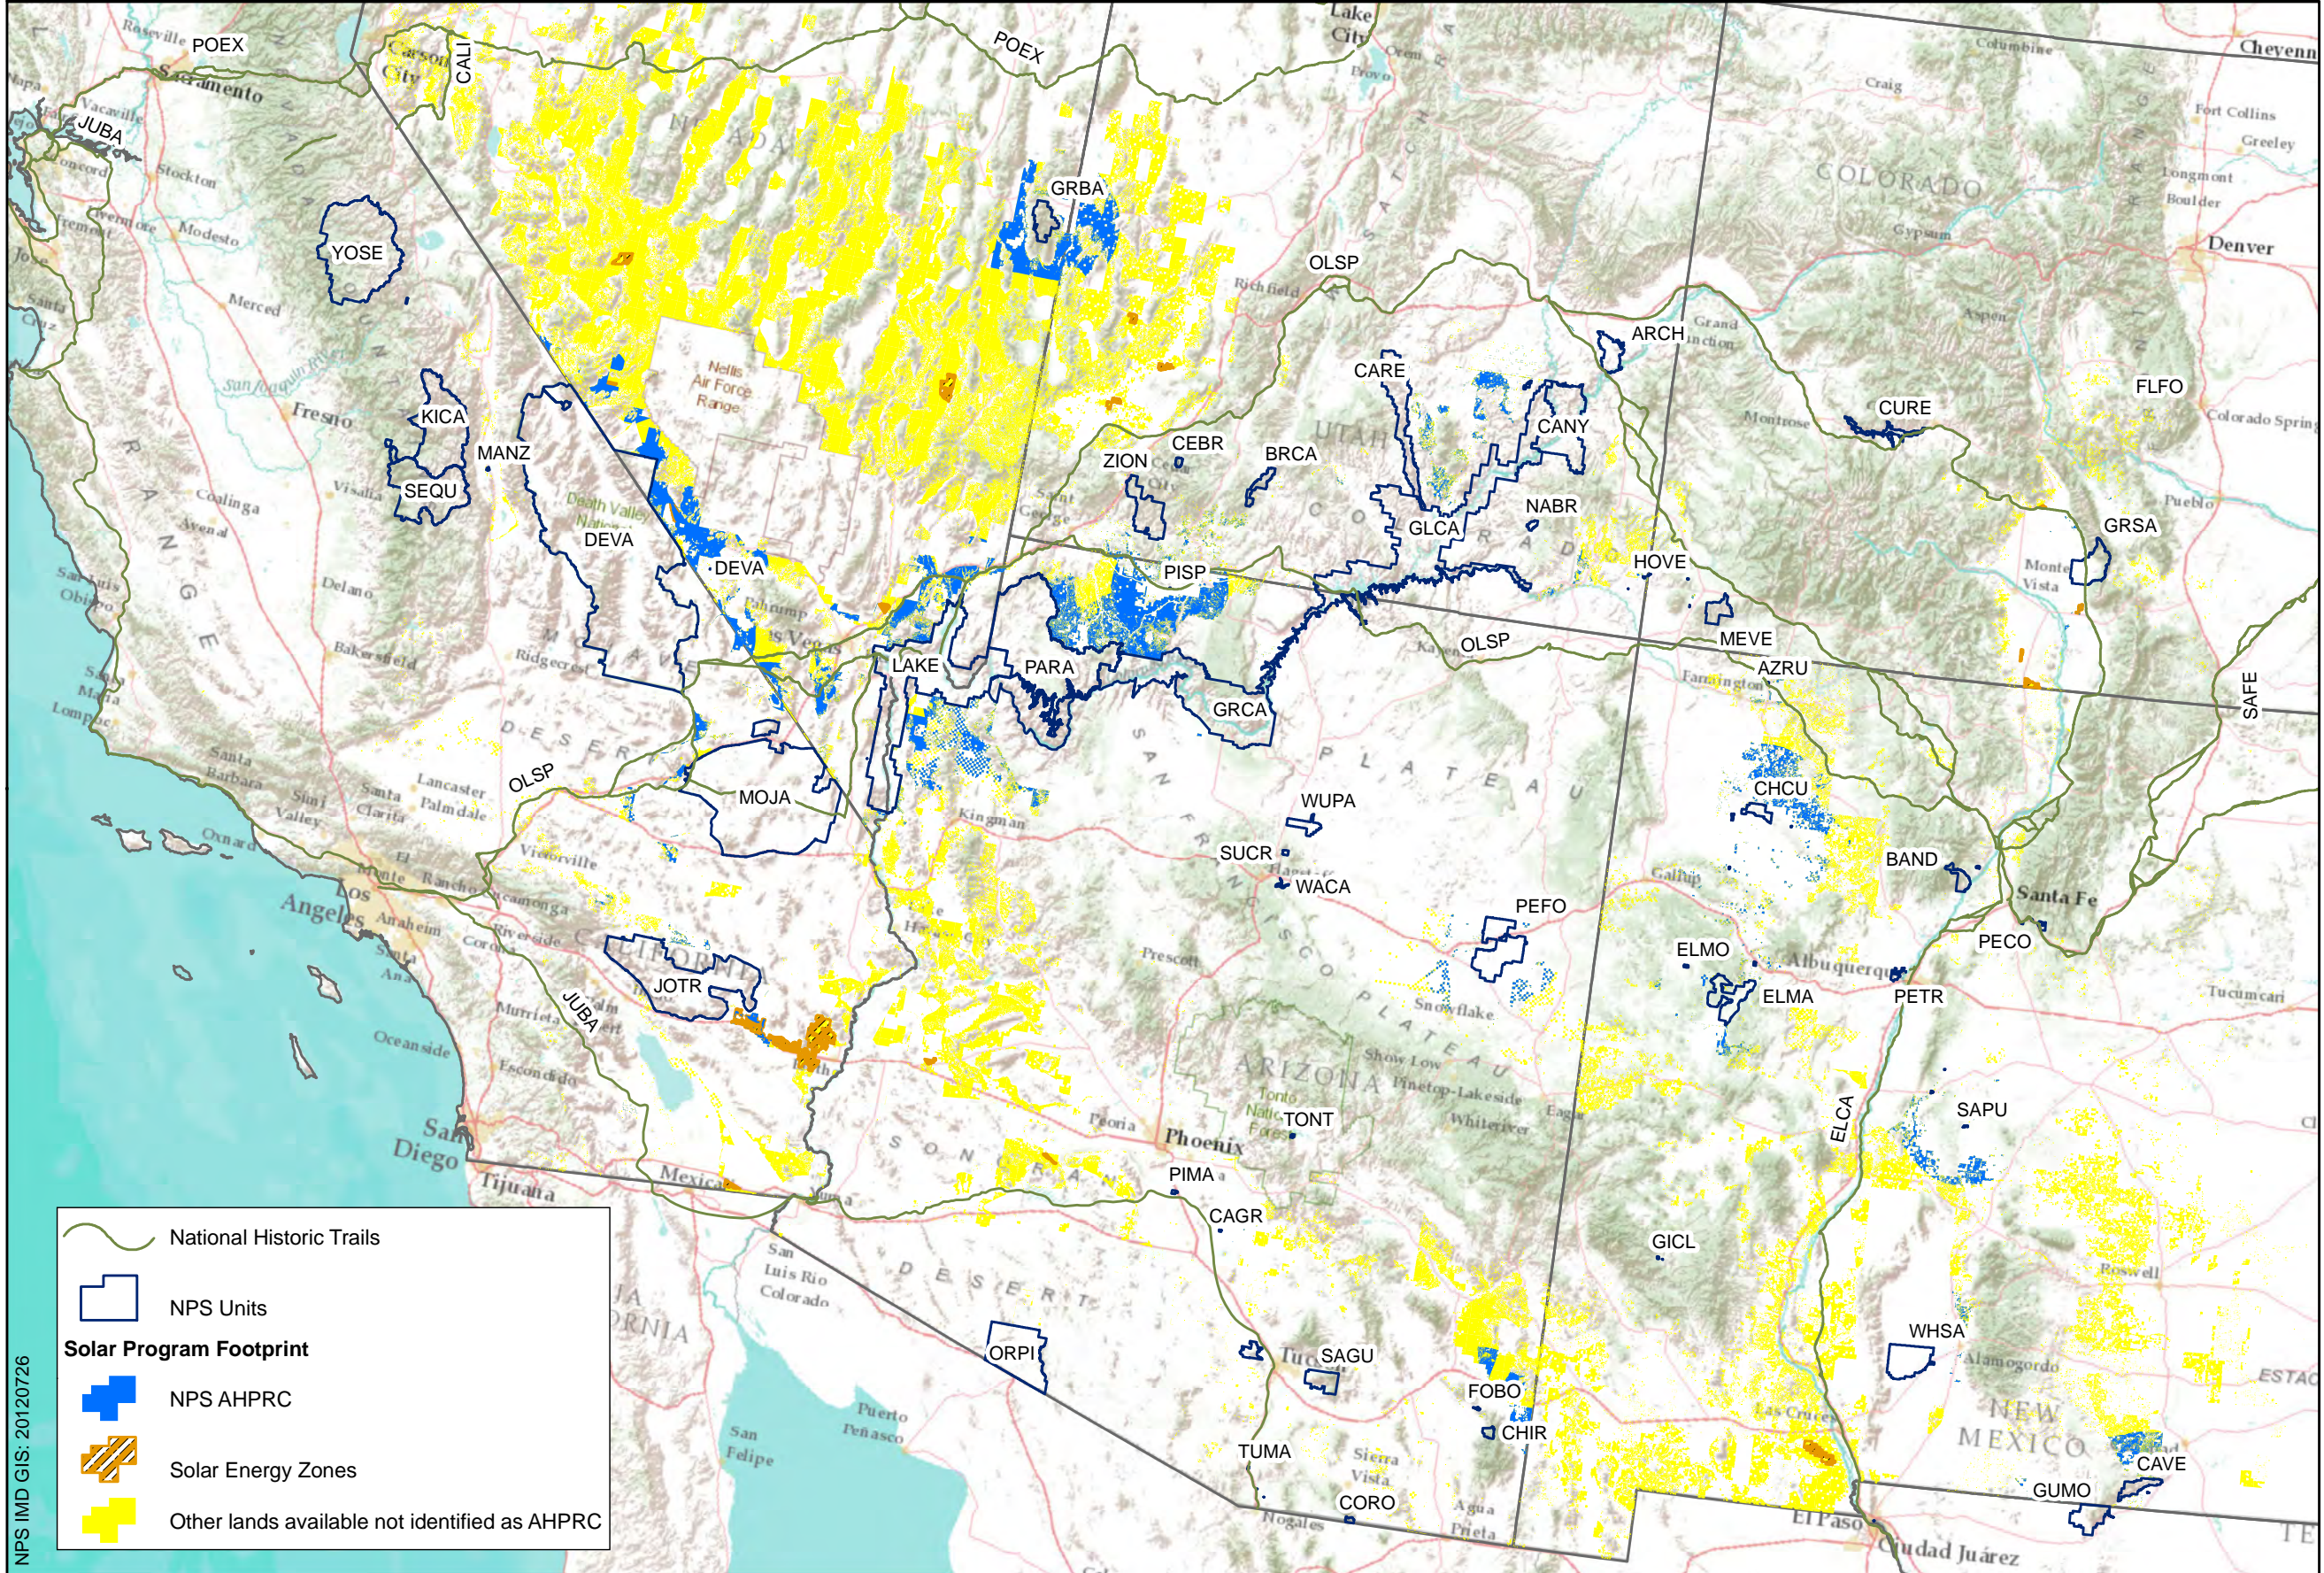

Solar PEIS Lands Available Near National Parks

NPS Identified Areas of High Potential for Resource Conflict (AHPRC)

National Park Service
 U.S. Department of the Interior
 Natural Resource Stewardship & Science

NPS IMD GIS: 20120726

- National Historic Trails
- NPS Units
- Solar Program Footprint**
- NPS AHPRC
- Solar Energy Zones
- Other lands available not identified as AHPRC